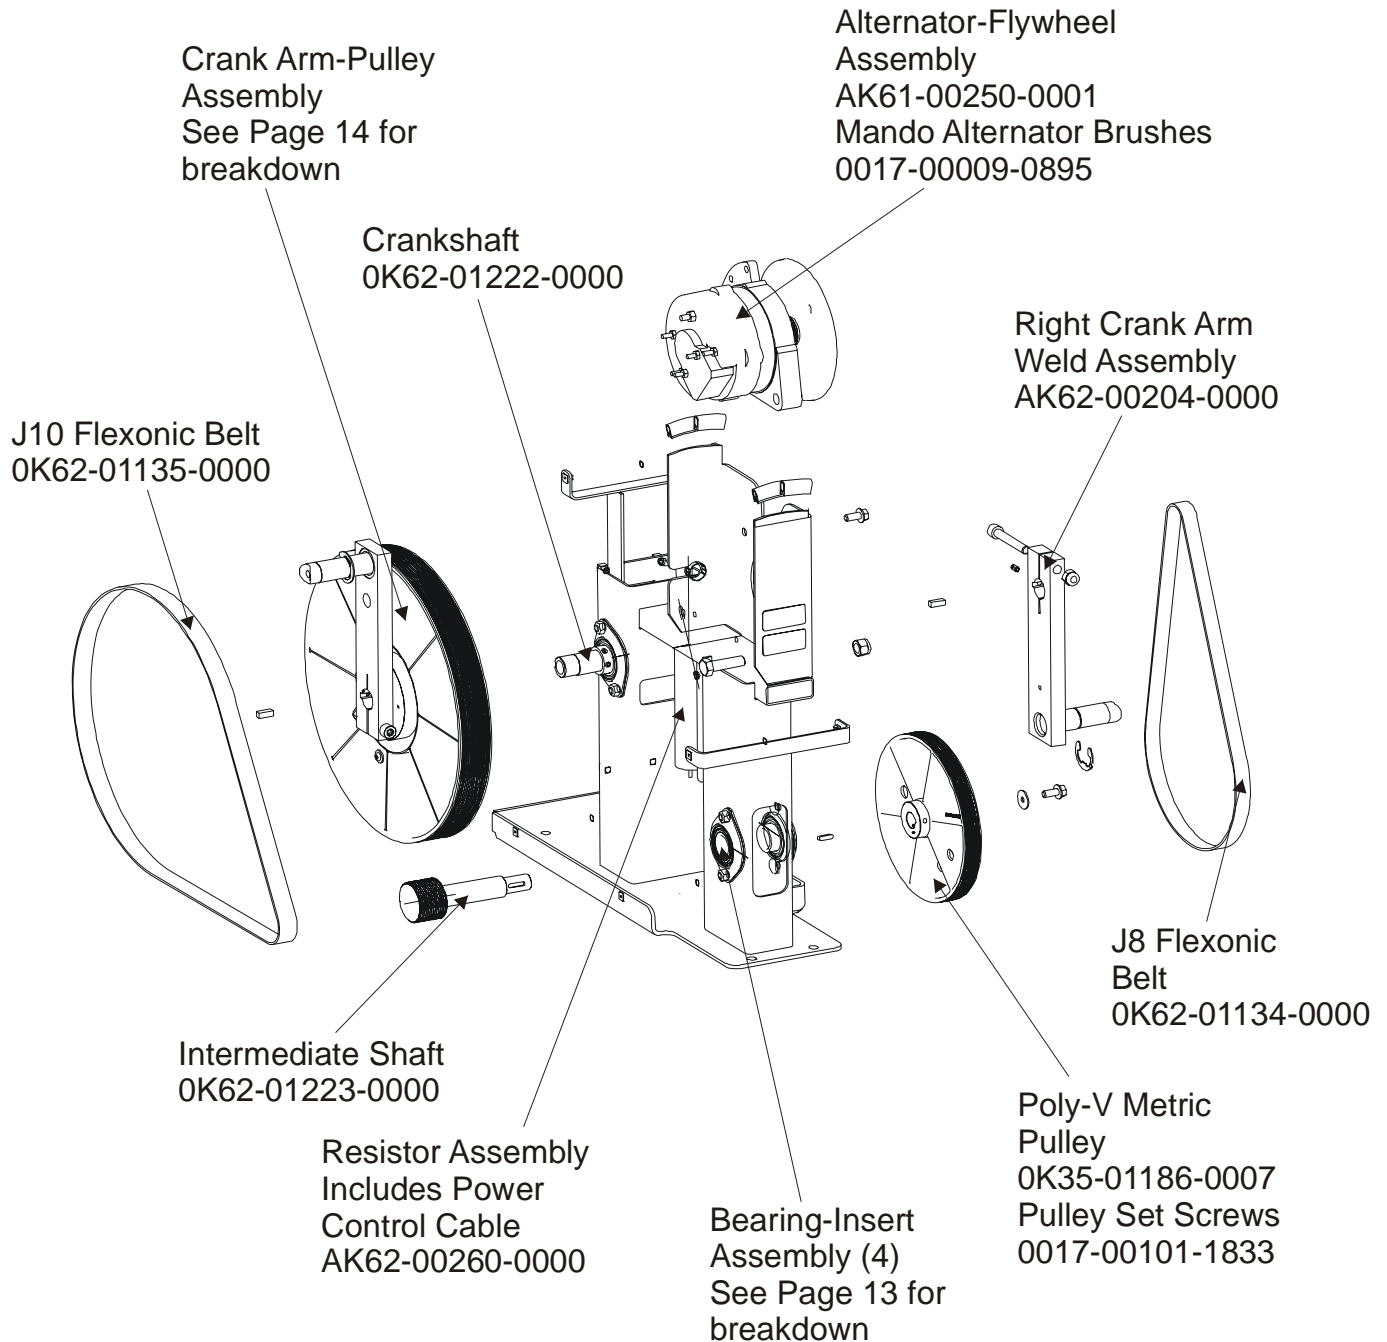

ARCTIC SILVER 95XEZ
Drive Module

95XEZ-0XXX-01
S/N WZX100000 and up